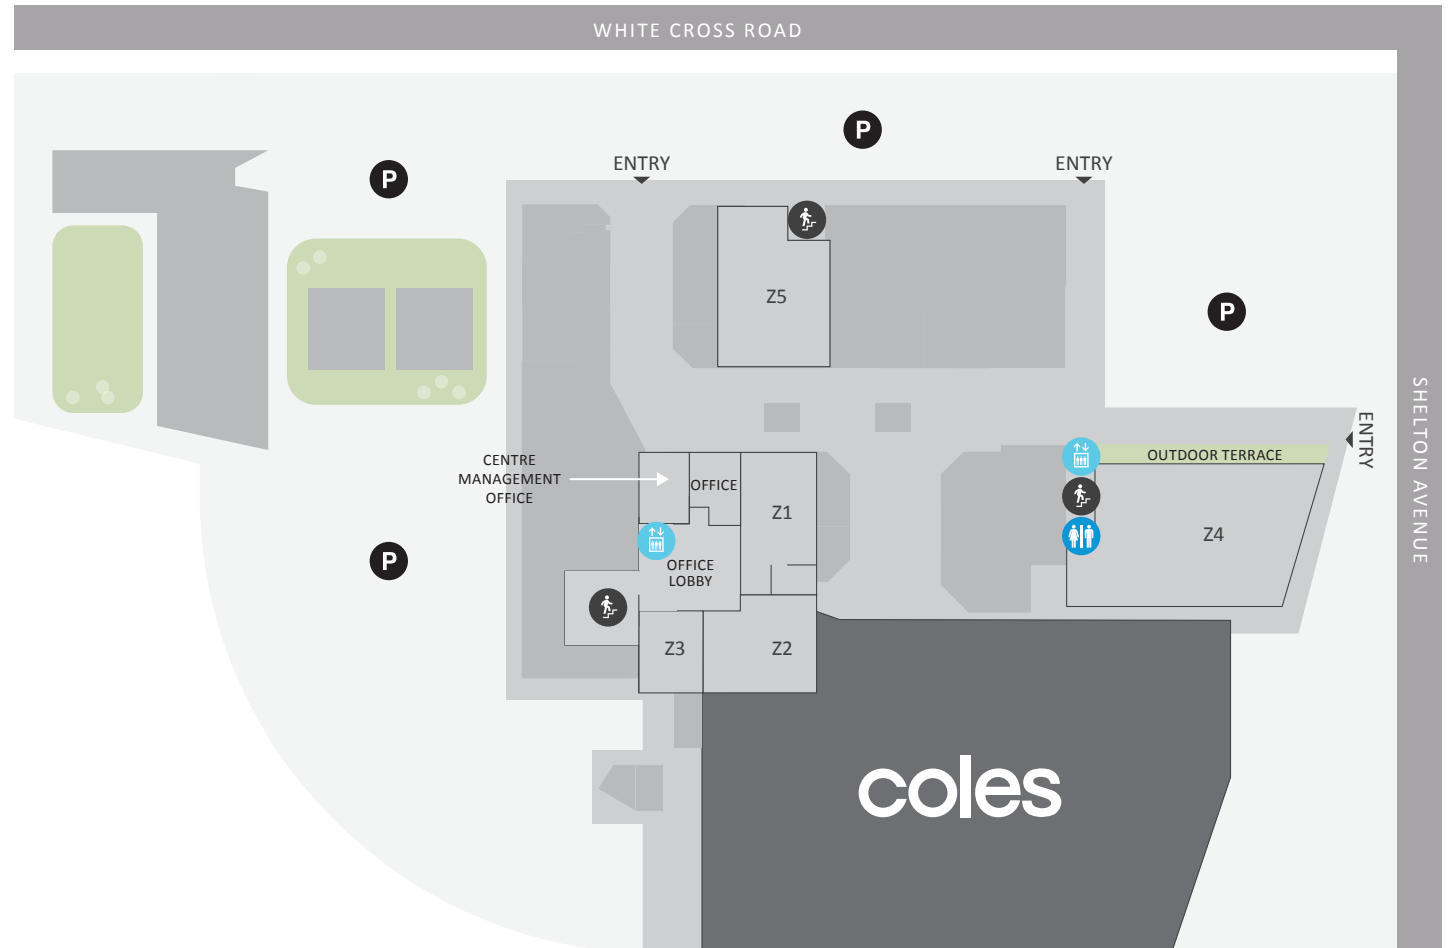

WINMALEE VILLAGE

14-28 White Cross Road, Winmalee NSW
winmaleevillage.com.au

LEVEL 1

- Z1 Vacant
- Z2 Martin Luscombe Accountants
- Z3 Blue Mountains Tax
- Z4 Vacant
- CM Office
- Z5 LKM Dance Studio

WINMALEE VILLAGE

14-28 White Cross Road, Winmalee NSW
winmaleevillage.com.au

GROUND LEVEL

Major	Coles
02	Liquorland
03	Dominos
04	Homers
05-06	La Montagna Café and Deli
07	Bestowed Jewellers
08	TerryWhite Chemmart
09	Winmalee Neighbourhood Centre Community Shop
10	Vacant
11	The Cave Barbershop
11A	Blue Natural Therapy
12	Australia Post
13	Vacant
14	Just Cakes
15	Vacant
16	Winmalee Newsagency
17	Sushi Hub
18-20	Mountain Fresh Growers
21-23	The Reject Shop
24	V Pearl Nails & Beauty
25	Vacant
26	Vacant
26A	TSG Winmalee
27-28	Vacant
29	Vacant
30	Vacant

K1	Blue Mountain Phones
K2	Donut King
F1	Vacant
F2	Greencross Vets
ATM	ATMx

CHILD CARE CENTRE
Little Zak's Academy